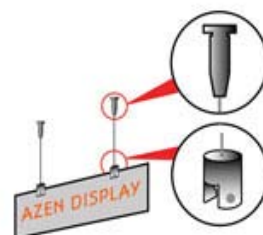

CABLE DISPLAY SYSTEMS

product	remark	material
CABLE-A	Mount, Roof Mount, Cable(0.8mm*60cm)	Cable:stainless / Mount part: chrome(brass)
CABLE-B	5T Mount, Roof Mount, Cable(0.8mm*60cm)	Cable:stainless / Mount part: chrome(brass)
CABLE-C	Single 5T Mount, Roof Mount, Cable(0.8mm*60cm)	Cable:stainless / Mount part: chrome(brass)
CABLE-D	Double 5T Mount, Roof Mount, Floor Mount, Cable(0.8mm*3M)	Cable:stainless / Mount part: light silver(duralumin)
CABLE-E	19Φ BODY(10T Type), Roof Mount, Cable(1.2mm*60cm)	Cable:stainless / Mount part: chrome(brass)