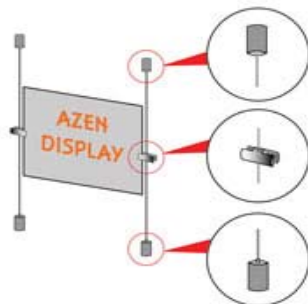

CABLE DISPLAY SYSTEMS

product	remark	material
CABLE-A	Mount, Roof Mount, Cable(0.8mm*60cm)	Cable:stainless / Mount part: chrome(brass)
CABLE-B	5T Mount, Roof Mount, Cable(0.8mm*60cm)	Cable:stainless / Mount part: chrome(brass)
CABLE-C	Single 5T Mount, Roof Mount, Cable(0.8mm*60cm)	Cable:stainless / Mount part: chrome(brass)
CABLE-D	Double 5T Mount, Roof Mount, Floor Mount, Cable(0.8mm*3M)	Cable:stainless / Mount part: light silver(duralumin)
CABLE-E	19Φ BODY(10T Type), Roof Mount, Cable(1.2mm*60cm)	Cable:stainless / Mount part: chrome(brass)