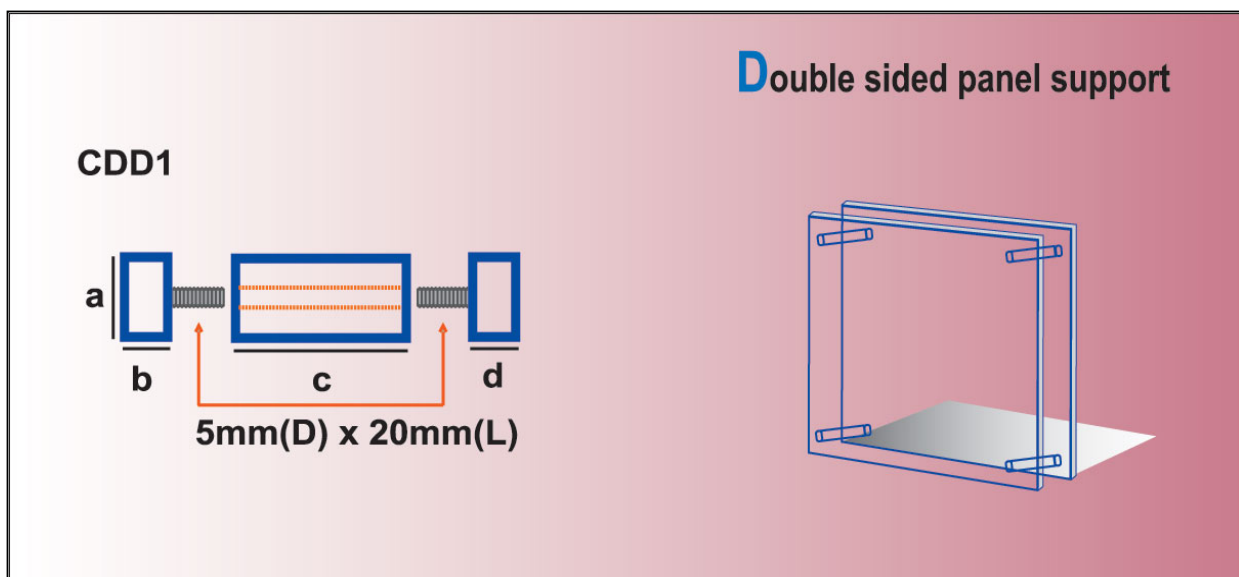

Edge Grip / Flat Head Type

Product	Size (m/m) a X b X c	Finished Product Color
EGF1	19 X 5 X 25	Light Silver (aluminium)

Countertop Display Support / Flat, Raised & Ball Head Type

Product	Cap DxH (mm)	Thread (mm)	Joint Part (mm)	Cap DxH (mm)	Thread (mm)	Barrel DxL (mm)	Finished Product Color
CDF1	12 x 6	M5 x 20	9 x 6	12 x 6	M5 x 20	8 x 65	Satin Chrome / Chrome / Light Silver(aluminium) Gold / White / Black / Topaz / Red Brown
CDR1	12 x 8.5	M5 x 20	9 x 6	12 x 8.5	M5 x 20	8 x 65	
CDB1	12 x 8	M5 x 20	9 x 6	12 x 8	M5 x 20	8 x 65	
CDD1	8 X 6 X 20 X 6 (Double Panel Support)						