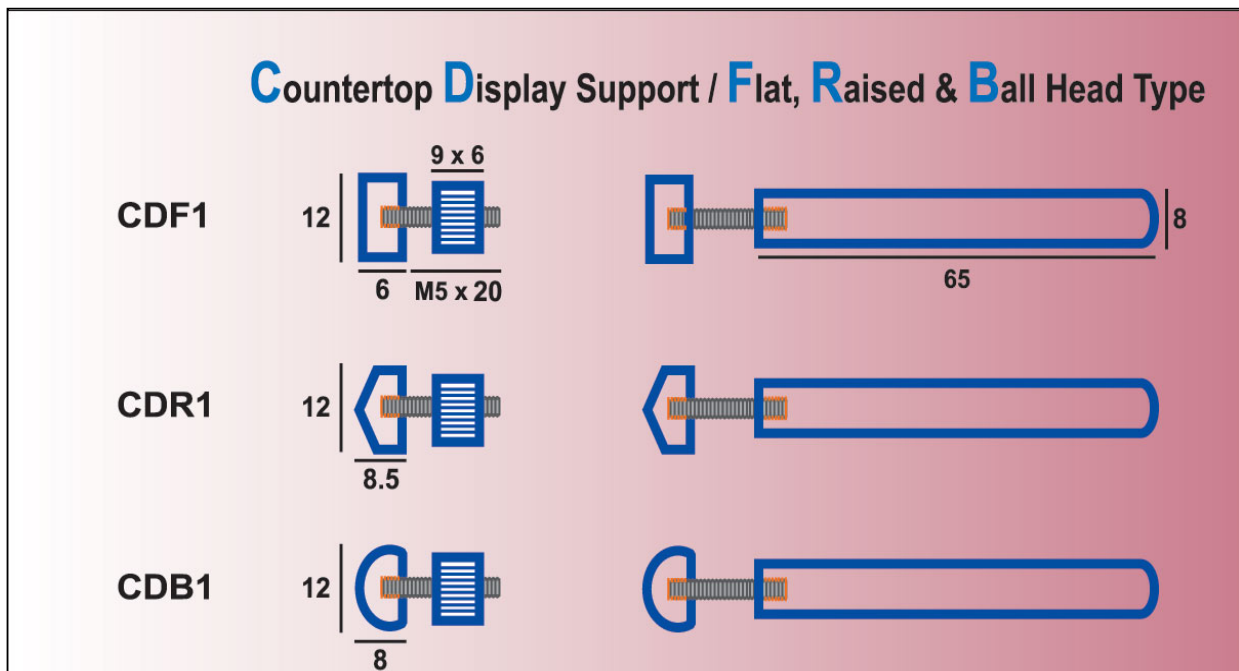

Edge Grip / Flat Head Type

Product	Size (m/m) a X b X c	Finished Product Color
EGF1	19 X 5 X 25	Light Silver (aluminium)

Countertop Display Support / Flat, Raised & Ball Head Type

Product	Cap DxH (mm)	Thread (mm)	Joint Part (mm)	Cap DxH (mm)	Thread (mm)	Barrel DxL (mm)	Finished Product Color
CDF1	12 x 6	M5 x 20	9 x 6	12 x 6	M5 x 20	8 x 65	Satin Chrome / Chrome / Light Silver(aluminium) Gold / White / Black / Topaz / Red Brown
CDR1	12 x 8.5	M5 x 20	9 x 6	12 x 8.5	M5 x 20	8 x 65	
CDB1	12 x 8	M5 x 20	9 x 6	12 x 8	M5 x 20	8 x 65	
CDD1	8 X 6 X 20 X 6 (Double Panel Support)						