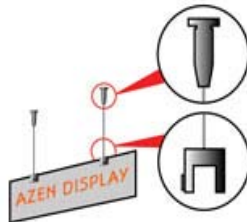

CABLE DISPLAY SYSTEMS

product	remark	material
CABLE-A	Mount, Roof Mount, Cable(0.8mm*60cm)	Cable:stainless / Mount part: chrome(brass)
CABLE-B	5T Mount, Roof Mount, Cable(0.8mm*60cm)	Cable:stainless / Mount part: chrome(brass)
CABLE-C	Single 5T Mount, Roof Mount, Cable(0.8mm*60cm)	Cable:stainless / Mount part: chrome(brass)
CABLE-D	Double 5T Mount, Roof Mount, Floor Mount, Cable(0.8mm*3M)	Cable:stainless / Mount part: light silver(duralumin)
CABLE-E	19Φ BODY(10T Type), Roof Mount, Cable(1.2mm*60cm)	Cable:stainless / Mount part: chrome(brass)