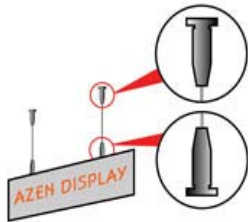

CABLE DISPLAY SYSTEMS

product	remark	material
CABLE-A	Mount, Roof Mount, Cable(0.8mm*60cm)	Cable:stainless / Mount part: chrome(brass)
CABLE-B	5T Mount, Roof Mount, Cable(0.8mm*60cm)	Cable:stainless / Mount part: chrome(brass)
CABLE-C	Single 5T Mount, Roof Mount, Cable(0.8mm*60cm)	Cable:stainless / Mount part: chrome(brass)
CABLE-D	Double 5T Mount, Roof Mount, Floor Mount, Cable(0.8mm*3M)	Cable:stainless / Mount part: light silver(duralumin)
CABLE-E	19Φ BODY(10T Type), Roof Mount, Cable(1.2mm*60cm)	Cable:stainless / Mount part: chrome(brass)