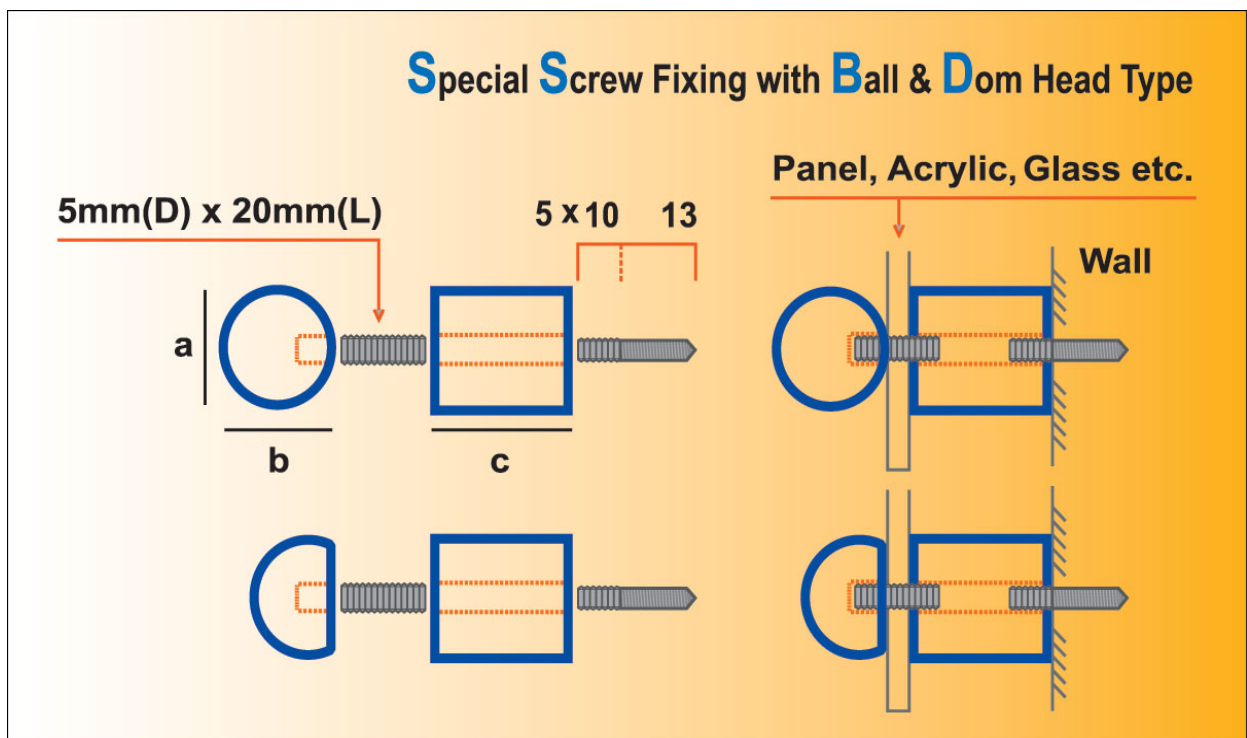

Special Screw Fixing with Ball & Dom Head Type (Single Panel Support)

Product	Size (m/m) a X b X c	Finished Product Color
SSB1	12 X 10 X 20	Satin Chrome / Chrome / Light Silver(aluminium) Gold / White / Black / Topaz / Red Brown
SSD1	12 X 10 X 20