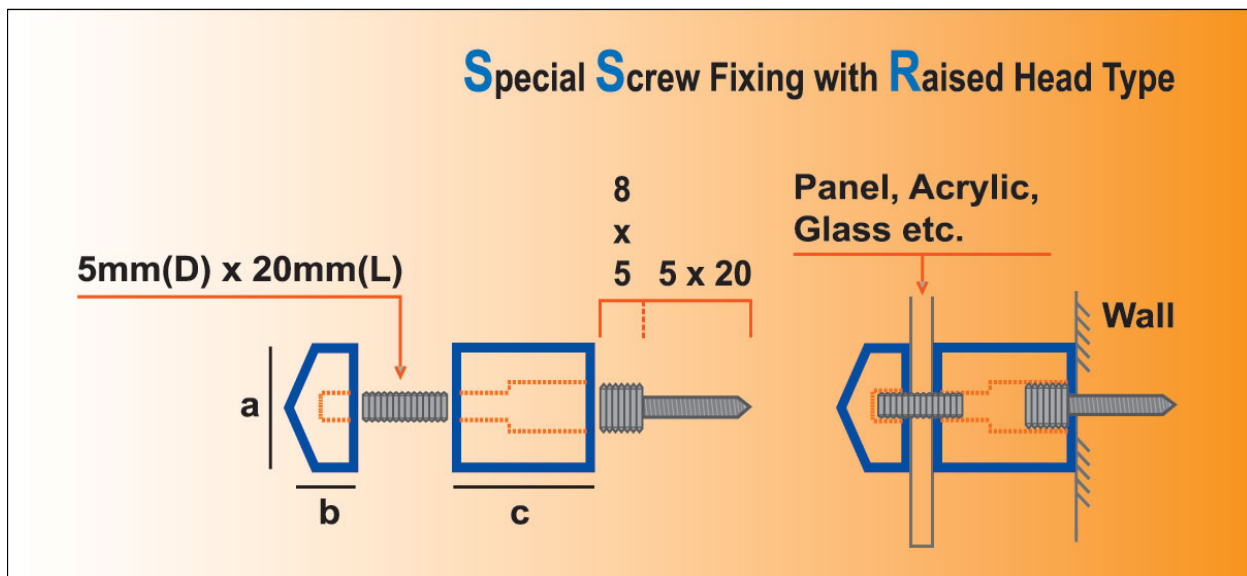

Special Screw Fixing with Raised Head Type (Single Panel Support)

Product	Size (m/m) a X b X c	Finished Product Color
SSR1	12 X 10 X 20	Satin Chrome / Chrome / Light Silver(aluminium) Gold / White / Black / Topaz / Red Brown
SSR2	15 X 10 X 20