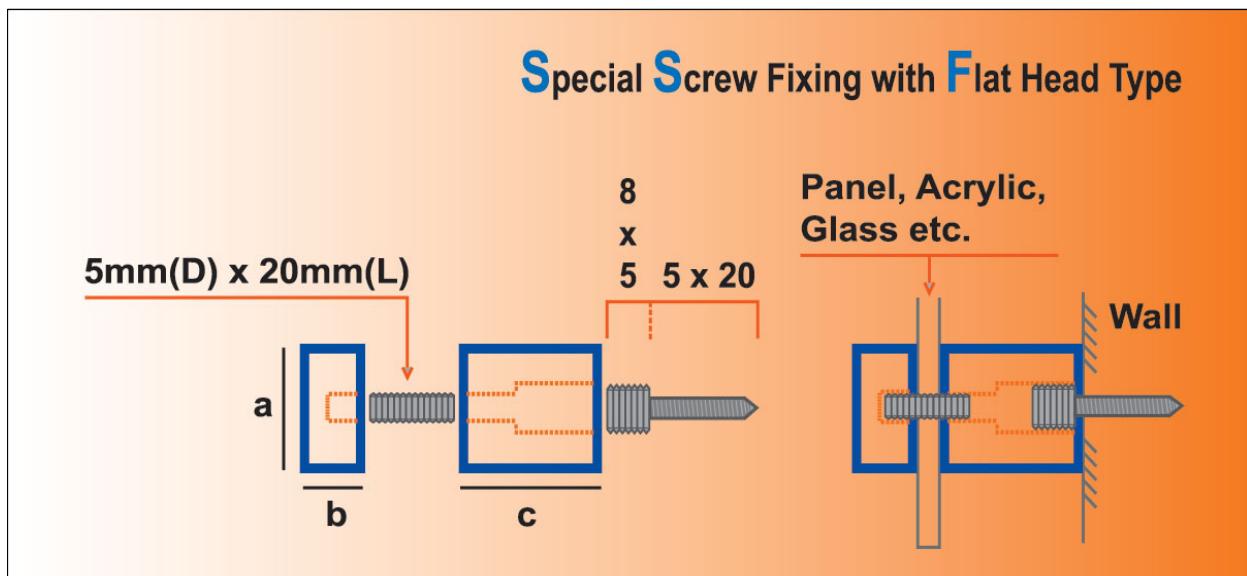

Special Screw Fixing with Flat Head Type (Single Panel Support)

Product	Size (m/m) a X b X c	Finished Product Color
SSF1	12 X 7 X 20	Satin Chrome / Chrome / Light Silver(aluminium) Gold / White / Black / Topaz / Red Brown
SSF2	15 X 7 X 20