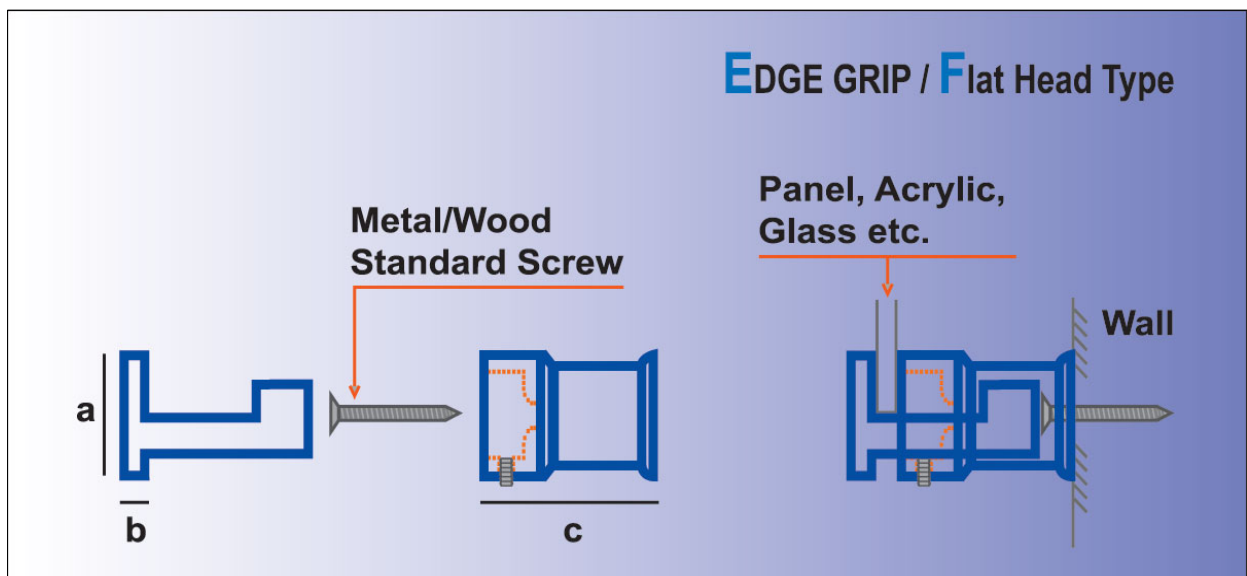

Edge Grip / Flat Head Type

Product	Size (m/m) a X b X c	Finished Product Color
EGF1	19 X 5 X 25	Light Silver (aluminium)