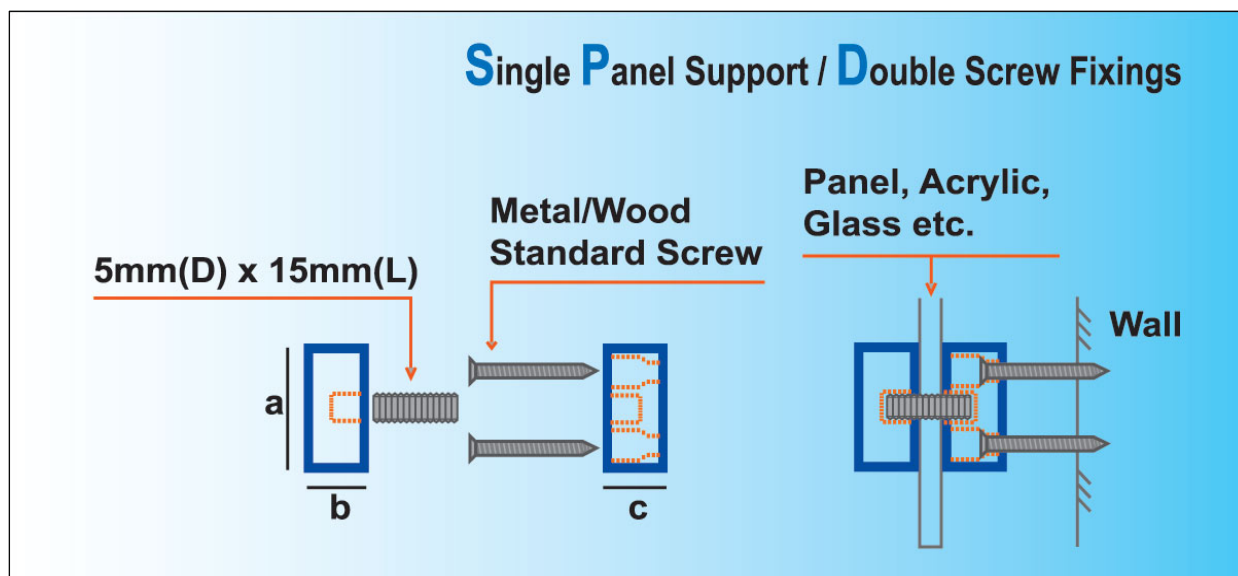

Single Panel Support / Double Screw Fixings

Product	Size (m/m) a X b X c	Finished Product Color
SPFD	19 X 7 X 6	Satin Chrome / Chrome / Light Silver(aluminium) Gold / White / Black / Topaz / Red Brown
SPRD	19 X 10 X 6