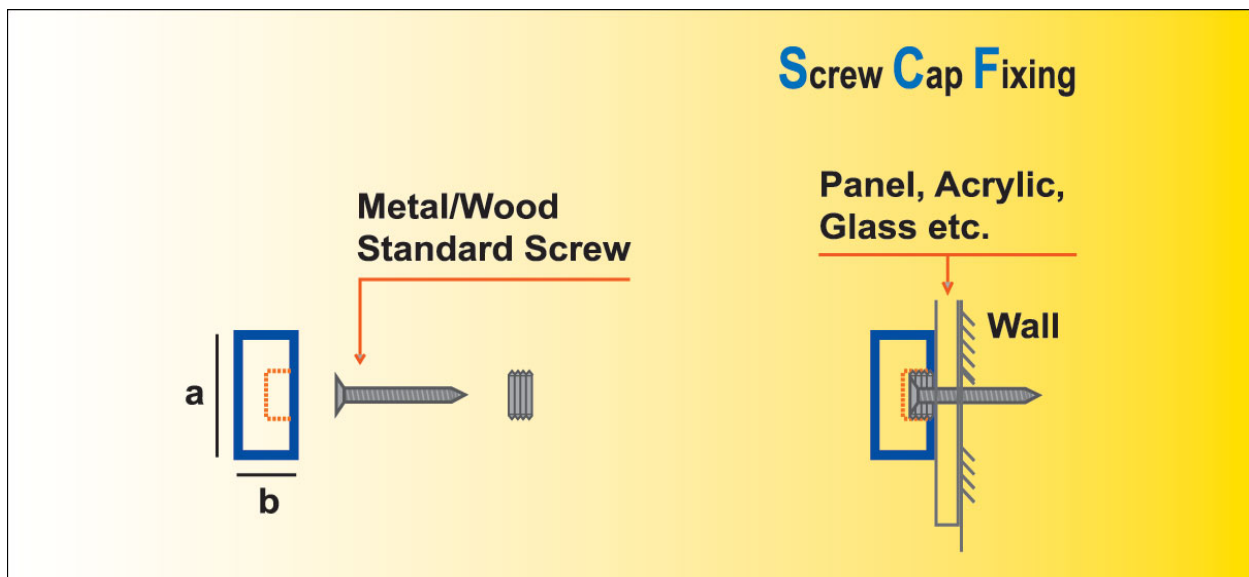

Screw Cap Fixing

Product	Size (m/m) a X b X c	Finished Product Color
SCF1	13 X 5	Satin Chrome / Chrome / Light Silver(aluminium) Gold / White / Black / Topaz / Red Brown
SCF2	13 X 8	
SCF3	11 X 5	
SCF4	13 X 6	
SCF5	12 X 8	
SCF6	10 X 10