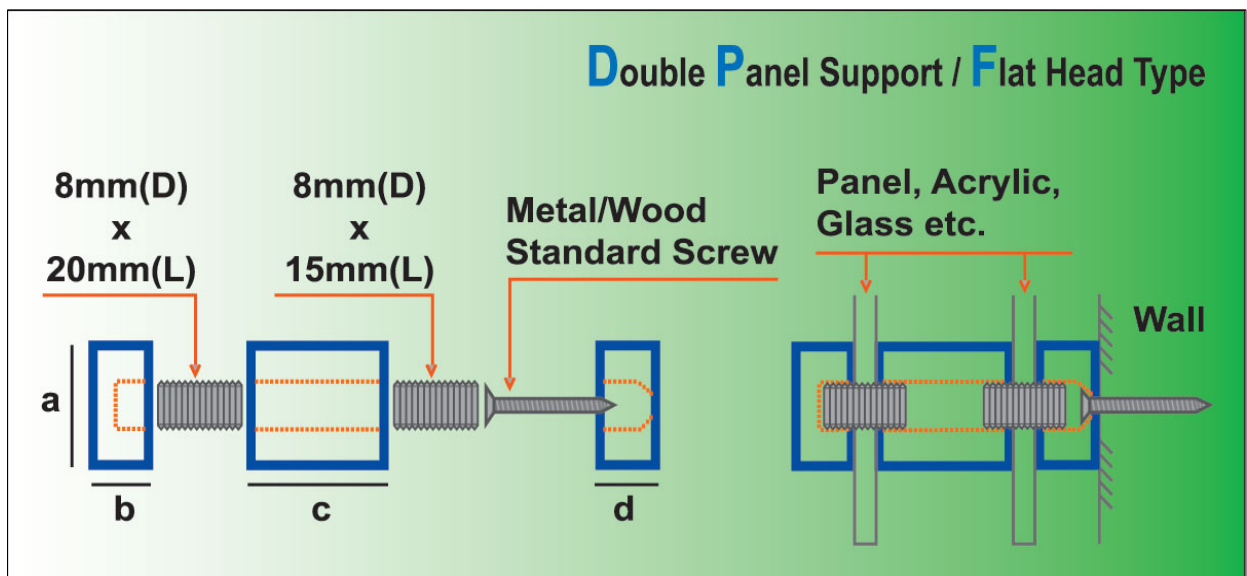

Double Panel Support / Flat Head Type

Product	Size (m/m) a X b X c	Finished Product Color
DPF1	12 X 7 X 20 X 10	Satin Chrome / Chrome / Light Silver(aluminium) Gold / White / Black / Topaz / Red Brown
DPF2	15 X 7 X 20 X 10	
DPF3	15 X 7 X 30 X 10	
DPF4	15 X 7 X 50 X 10	
DPF5	19 X 7 X 15 X 10	
DPF6	25 X 10 X 25 X 10	
DPF7	25 X 10 X 50 X 10	
DPF8	25 X 10 X 100 X 10