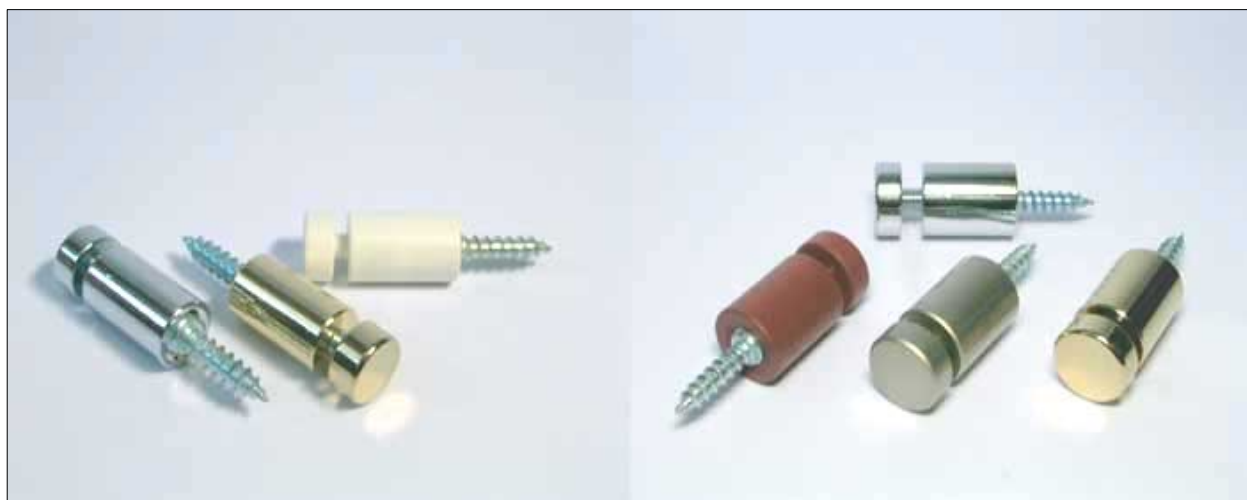

Special Screw Fixing with Flat Head Type (Single Panel Support)

Product	Size (m/m) a X b X c	Finished Product Color
SSF1	12 X 7 X 20	Satin Chrome / Chrome / Light Silver(aluminium) Gold / White / Black / Topaz / Red Brown
SSF2	15 X 7 X 20