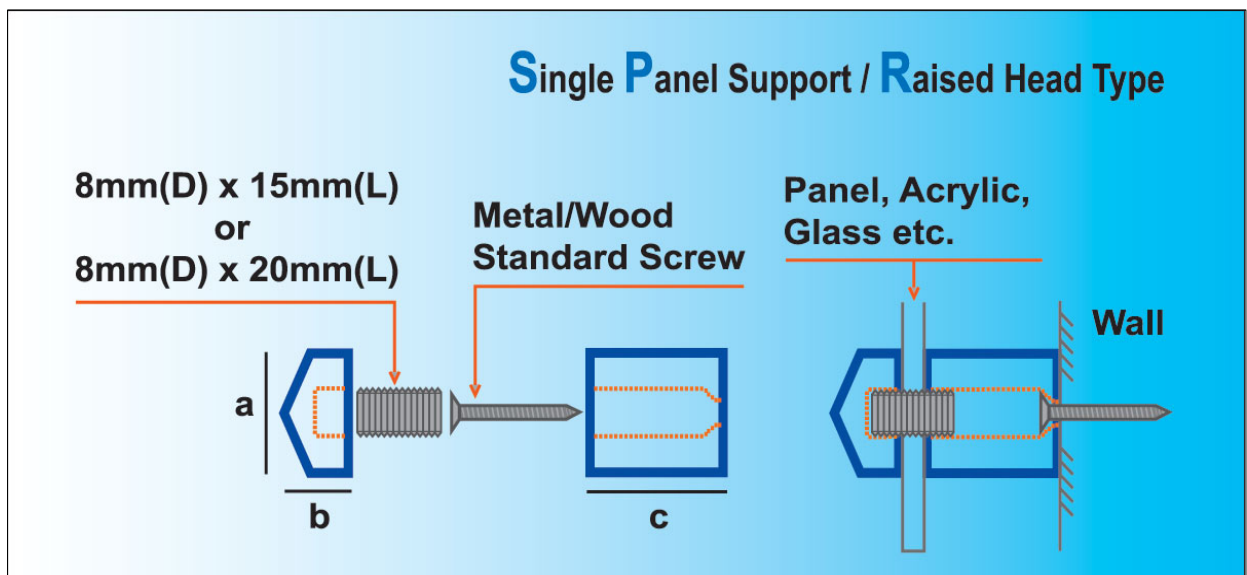

Single Panel Support / Raised Head Type

Product	Size (m/m) a X b X c	Finished Product Color
SPR1	12 X 10 X 15	Satin Chrome / Chrome / Light Silver(aluminium) Gold / White / Black / Topaz / Red Brown
SPR2	15 X 10 X 10	
SPR3	19 X 10 X 10	
SPR4	25 X 10 X 10