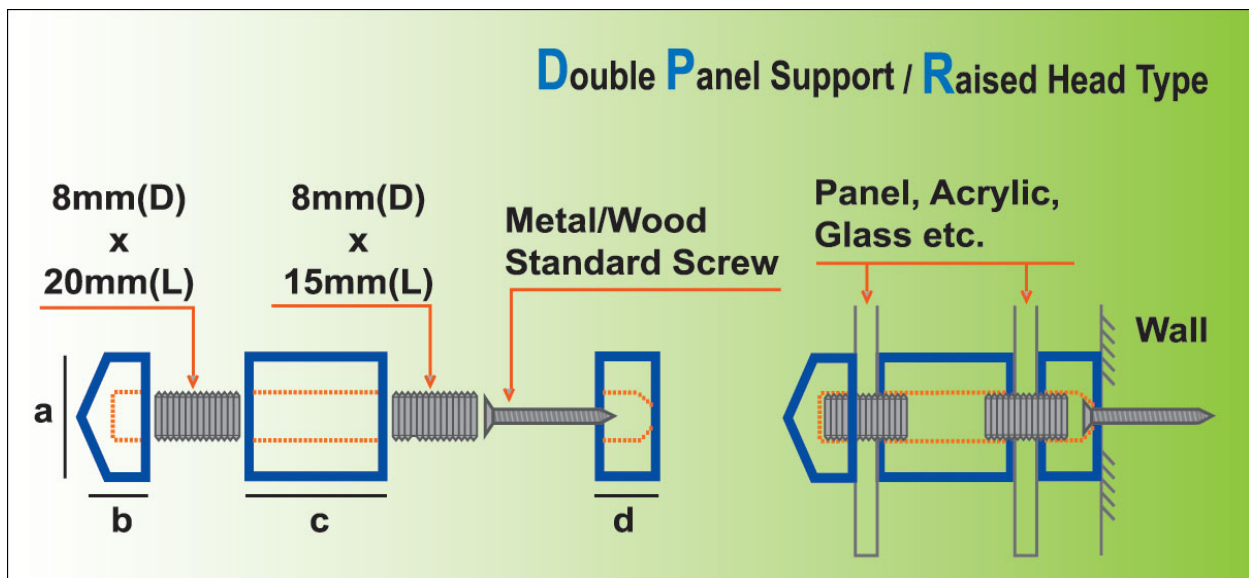

Double Panel Support / Raised Head Type

Product	Size (m/m) a X b X c	Finished Product Color
DPR1	12 X 10 X 20 X 10	Satin Chrome / Chrome / Light Silver(aluminium) Gold / White / Black / Topaz / Red Brown
DPR2	15 X 10 X 20 X 10	
DPR3	15 X 10 X 30 X 10	
DPR4	15 X 10 X 50 X 10	
DPR5	19 X 10 X 15 X 10	
DPR6	25 X 10 X 25 X 10	
DPR7	25 X 10 X 50 X 10	
DPR8	25 X 10 X 100 X 10