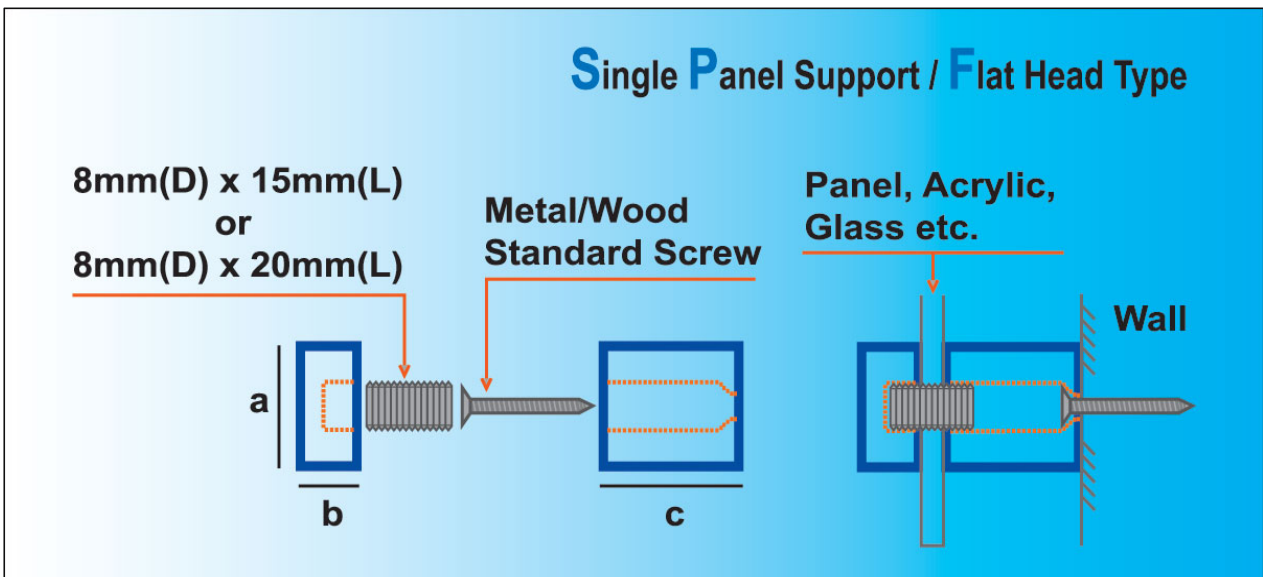

Single Panel Support / Flat Head Type

Product	Size (m/m) a X b X c	Finished Product Color
SPF1	12 X 7 X 15	Satin Chrome / Chrome / Light Silver(aluminium) Gold / White / Black / Topaz / Red Brown
SPF2	15 X 7 X 10	
SPF3	15 X 7 X 18	
SPF4	15 X 7 X 40	
SPF5	19 X 7 X 10	
SPF6	19 X 7 X 20	
SPF7	25 X 8 X 10	
SPF8	25 X 8 X 20	
SPF9	25 X 10 X 25	
SPF10	25 X 10 X 50	
SPF11	30 X 10 X 10	
SPF12	50 X 10 X 10