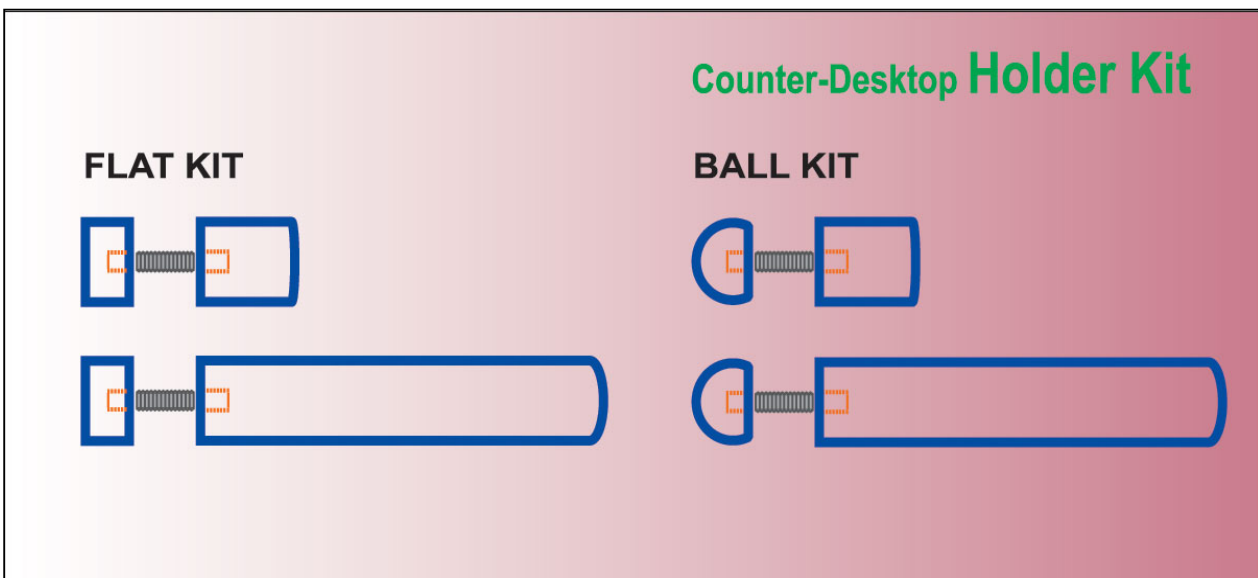

Counter-Desktop Holder Kit

Product	Size (m/m) a X b
Flat Kit 1	6mm x 50mm
Flat Kit 2	8mm x 50mm
Flat Kit 3	12mm x 50mm
Flat Kit 4	15mm x 50mm
Flat Kit 5	6mm x 75mm
Flat Kit 6	8mm x 75mm
Flat Kit 7	12mm x 75mm
Flat Kit 8	15mm x 75mm

* Finished Color: Chrome Only

Product	Size (m/m) a X b
Ball Kit 1	6mm x 50mm
Ball Kit 2	8mm x 50mm
Ball Kit 3	12mm x 50mm
Ball Kit 4	15mm x 50mm
Ball Kit 5	6mm x 75mm
Ball Kit 6	8mm x 75mm
Ball Kit 7	12mm x 75mm
Ball Kit 8	15mm x 75mm

* Finished Color: Chrome Only