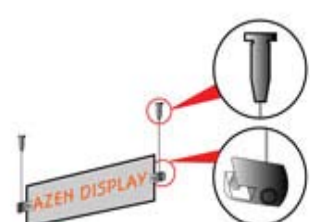

CABLE DISPLAY SYSTEMS

product	remark	material
CABLE-A	Mount, Roof Mount, Cable(0.8mm*60cm)	Cable:stainless / Mount part: chrome(brass)
CABLE-B	5T Mount, Roof Mount, Cable(0.8mm*60cm)	Cable:stainless / Mount part: chrome(brass)
CABLE-C	Single 5T Mount, Roof Mount, Cable(0.8mm*60cm)	Cable:stainless / Mount part: chrome(brass)
CABLE-D	Double 5T Mount, Roof Mount, Floor Mount, Cable(0.8mm*3M)	Cable:stainless / Mount part: light silver(duralumin)
CABLE-E	19Φ BODY(10T Type), Roof Mount, Cable(1.2mm*60cm)	Cable:stainless / Mount part: chrome(brass)